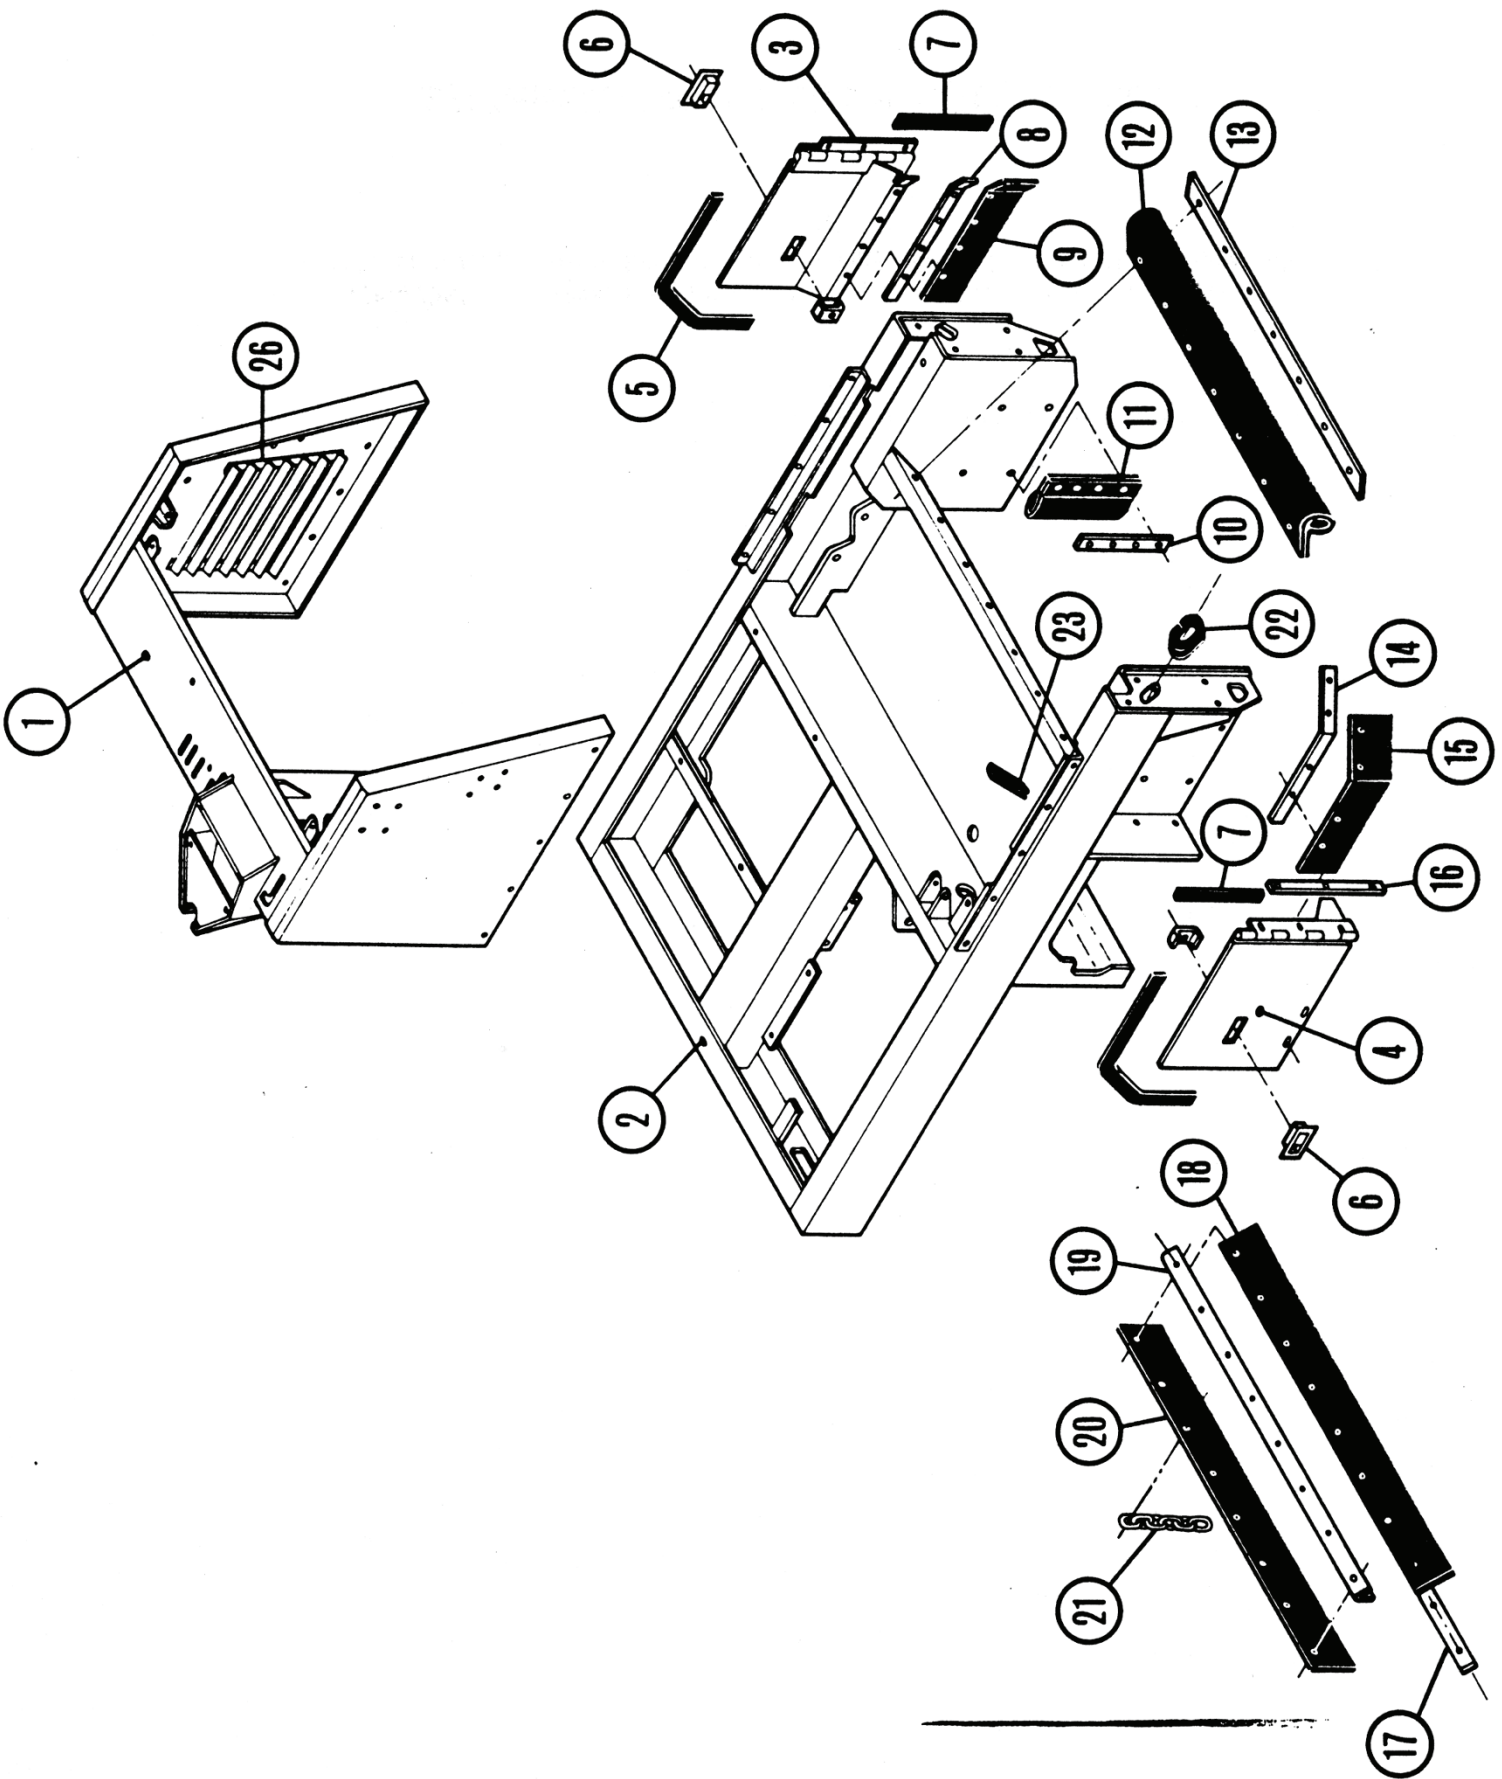

TABLE OF CONTENTS
Parts

To Order Parts and Supplies.....	H-1
Frame.....	H-3
Engine Covers.....	H-5
Nissan Engine.....	H-7
Donaldson Air Cleaner.....	H-11
Exhaust System.....	H-13
Battery.....	H-15
Instrument Panel.....	H-17
Fuel System.....	H-19
Nissan Radiators, Shrouds, and Mounts.....	H-21
Ford Radiators, Shrouds and Mounts.....	H-23
Hydraulic Reservoir.....	H-25
Hydraulic Valve.....	H-27
Directional Control.....	H-29
Cooling Coil.....	H-31
88 Series Impeller.....	H-33
78 Series Impeller.....	H-35
Main Broom.....	H-37
Side Broom.....	H-39
Hopper.....	H-41
High Dump Arm Assembly.....	H-43
Bumpers and Low Dump Arm Assembly.....	H-45
High Dump Safety Arm.....	H-47
Dollies.....	H-49
Low Dump Hopper Shutoff.....	H-51
Steering.....	H-53
Axle, Brakes and Wheel.....	H-55

To order parts and supplies, contact your distributor.

FRAME

ITEM NUMBER	PART NUMBER		DESCRIPTION
	Series 88	Series 78*	
1	300269	300270	Assembly - Lintel Painted (Low Dump)
	300833	300831	Assembly - Lintel Painted (High Dump)
2	300238	300218	Assembly - Frame Painted
3	300242		Assembly - Broom Door Left (Painted)
4	300241		Assembly - Broom Door Right (Painted)
5	300549		Gasket - Main Broom Door
6	300380		Assembly - Latch
7	301488		Gasket - Broom Door Front
8	300057		Retainer - Left Hand Broom Door
9	300159		Flap - Left Broom Door
10	300150		Retainer - Seal Side Painted
11	300397		Seal - Hopper Side
12	300190	300180	Seal - Hopper Frame
13	300949	300206	Strap - Hopper Frame
14	300056		Retainer - Flap Right Painted
15	300158		Flap - Right Broom Door
16	300888		Spacer - Broom Door Painted
17	300951	300204	Strap - Skirt Painted
18	300192	300181	Skirt - Inner
19	301020	301016	Angle - Skirt Painted
20	300191	300179	Skirt - Outer
21	301648		Chain - Grounding
22	301168		Edging - Curb Broom
23	301163		Edging Frame Right Side
24	300193		Gasket - Hopper Air Outlet (Not Shown)
25	301497		Assembly Basket Mount LD (Not Shown)
26	303150		Assembly - Radiator Grille - Pntd