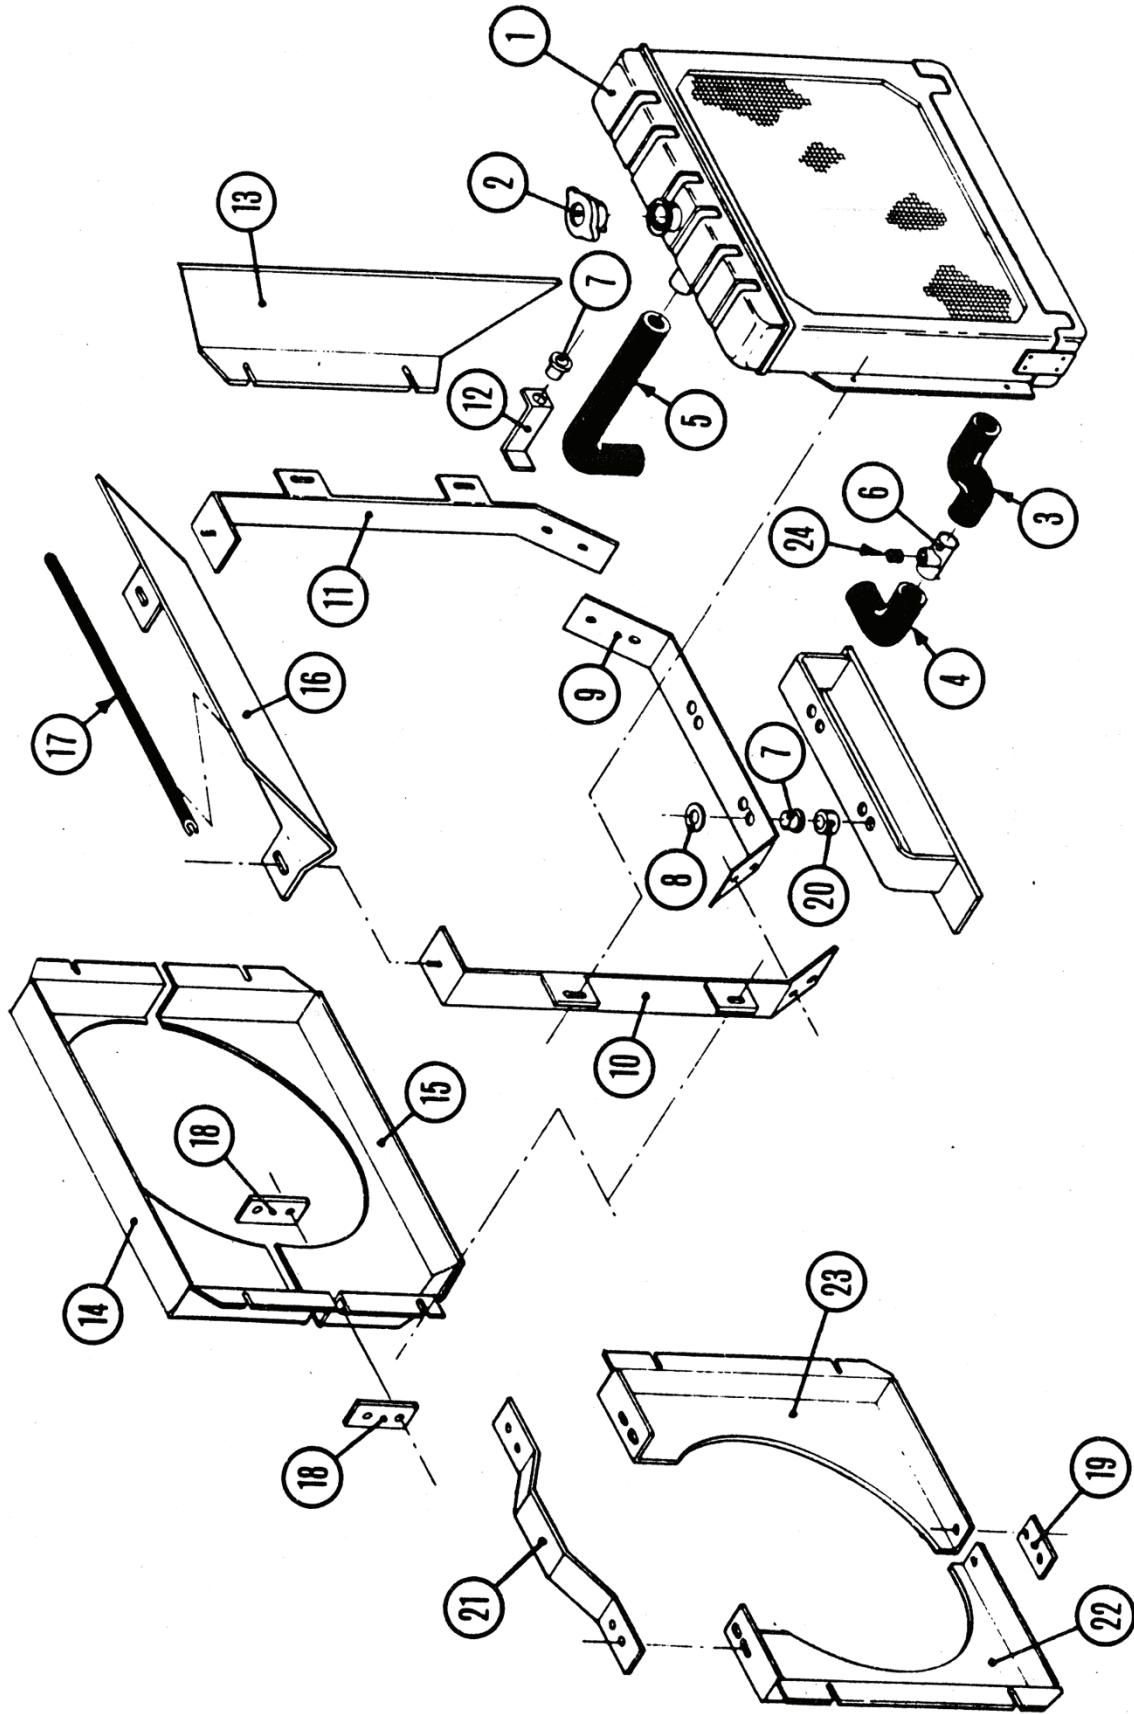

FUEL SYSTEM

ITEM NUMBER	PART NUMBER	DESCRIPTION
1	301023	Assembly - Tank Fuel
2	300757	Assembly Strap Fuel Tank
3	300388	Assembly - Fuel Sender
4	301561	Assembly - Fuel Line
5	400183	Fitting - Gasoline
6	301558	Clamp - Fuel Line
7	300417	Filter - Fuel (Not on Diesel)
8	302338	Clamp (Not on Diesel)
9	301363	Wire - Ground
10	300393	Cap - Gas Tank
11	302085	Hose (SP) (Not on Diesel)