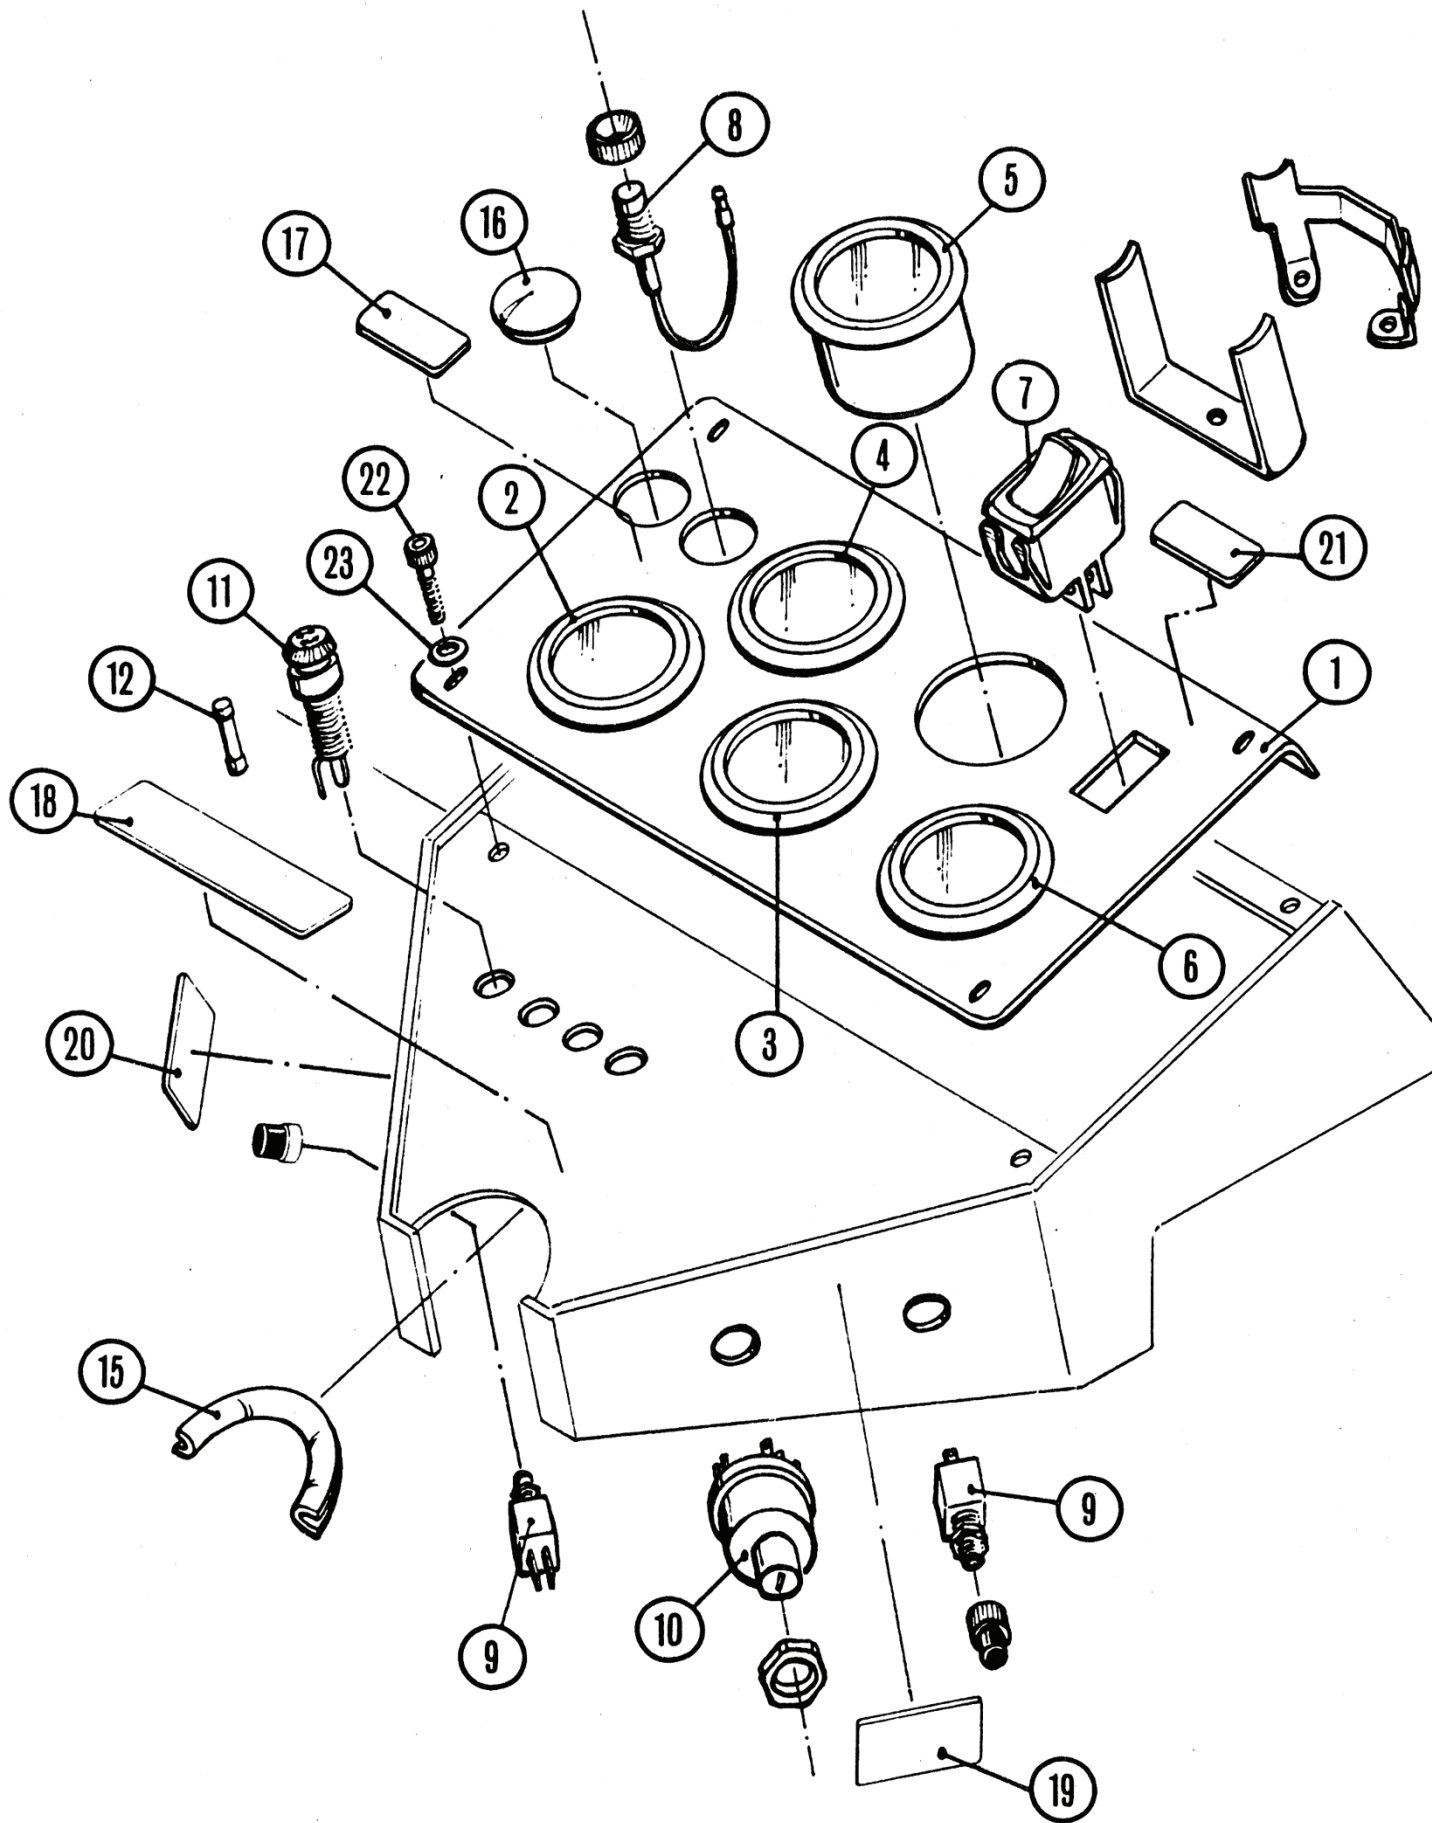

COMPONENT	PART NUMBER	VENDOR PART NUMBER
WIRE- SPARK PLUG #3	302290 22453 H 5000	
WIRE- SPARK PLUG #4	302291 22453 H 5000	

NISSAN ENGINE (cont.)

ITEM NUMBER	PART NUMBER		DESCRIPTION
	Series 88	Series 78*	
31	301199		Assembly - Ball Joint - 1/4
32	301395		Rod - Throttle Nissan
33	301468		Assembly - Throttle Lever Nissan
34	300563		Knob
35	301431		Assembly - Engine Mount Front Nissan
36	302292		Regulator - Voltage Nissan (Not Shown)
37	302293		Resistor Ballast Nissan (Not Shown)
38	302296		Fan - Nissan (Not Shown)
39	302121		Spacer Fan - Nissan (Not Shown)
40	302081		Kit - Tune Up Nissan (Not Shown)
41	301450		Throttle Arm
42	302167		Assembly - Hose Guard
43	302292		Voltage Regulator - Nissan

*When no number appears in this column, the parts number for the 78 Series is the same as that for the 88 Series.

BATTERY

ITEM NUMBER	PART NUMBER	DESCRIPTION
1	300210	Assembly - Battery Mount
2	301076	Hold Down - Battery
3	301079	Rod - Battery Tie Down
4	400085	Nut - Wing 1/4 - 20
5	300440 300448	Battery Gas Engine Battery Diesel Engine
6	301384	Assembly - Battery Cable Positive (Not Shown)
7	301385	Assembly - Battery Cable Negative (Not Shown)

INSTRUMENT PANEL

ITEM NUMBER	PART NUMBER	DESCRIPTION
1	300860	Panel - Instrument Pntd
2	300381	Gauge - Ammeter
3	300382	Gauge - Fuel
4	300383	Gauge - Oil Pressure
5	300384	Gauge - Water Temperature
6	300385	Gauge - Hour Meter
7	300442	Switch - Rocker Lights
8	301553	Light -Trash Relocator
9	300441	Switch - Momentary
10	300443	Switch - Ignition
11	300444	Fuse Holder
12	300445	Fuse - 30 Amp
13	300446	Fuse - 15 Amp (Not Shown)
14	300447	Fuse - 20 Amp (Not Shown)
15	301165	Edging - Steering Column
16	301669	Plug - Instrument Panel
17	302517	Decal - RTR Lights
18	302522	Decal - Fuse
19	302525	Decal - Horn
20	302520	Decal - Filter Shaker
21	302524	Decal - Light Opt
22	400048	SCR - SCH #10 - 32 x .75
23	400104	Washer - Lock #10 SPUT