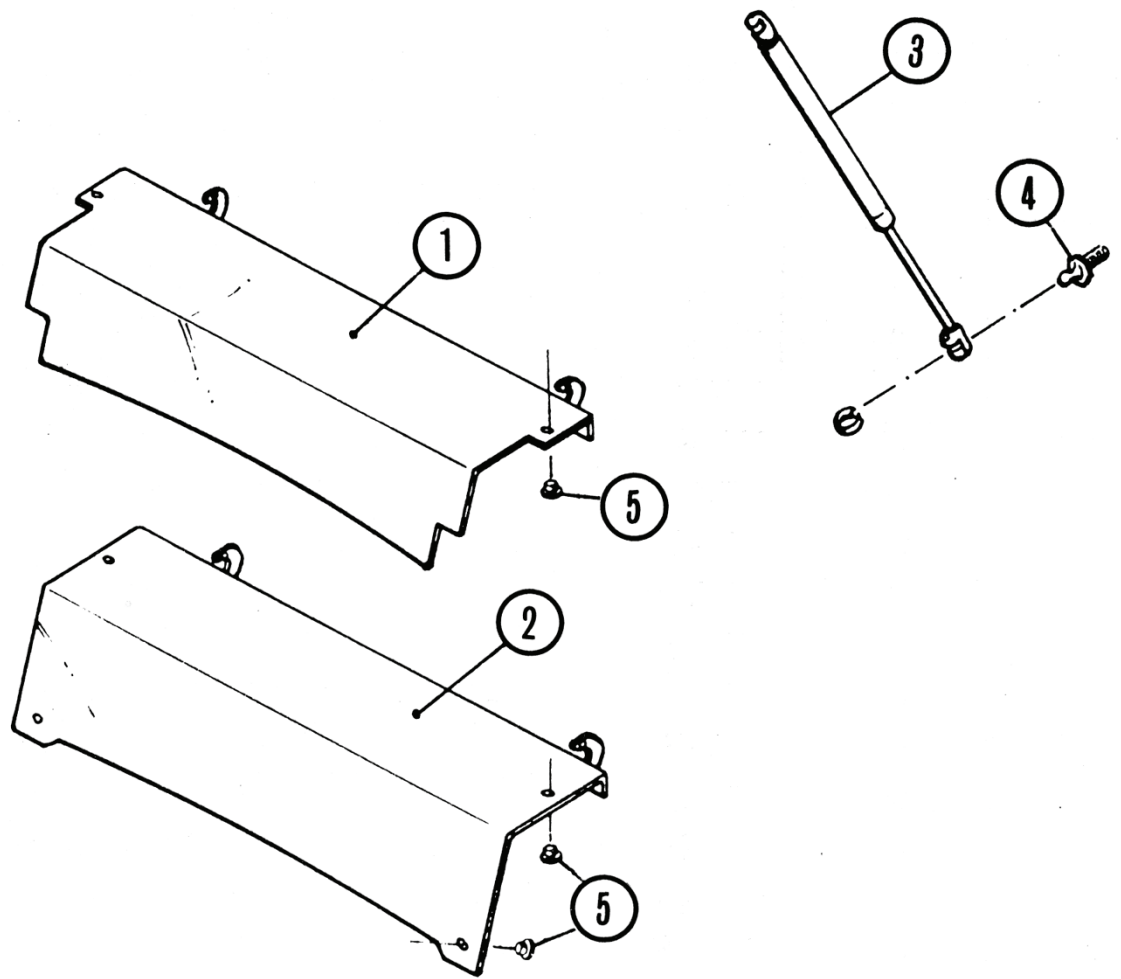

To order parts and supplies, contact your distributor.

FRAME

ITEM NUMBER	PART NUMBER		DESCRIPTION
	Series 88	Series 78*	
1	300269	300270	Assembly - Lintel Painted (Low Dump)
	300833	300831	Assembly - Lintel Painted (High Dump)
2	300238	300218	Assembly - Frame Painted
3	300242		Assembly - Broom Door Left (Painted)
4	300241		Assembly - Broom Door Right (Painted)
5	300549		Gasket - Main Broom Door
6	300380		Assembly - Latch
7	301488		Gasket - Broom Door Front
8	300057		Retainer - Left Hand Broom Door
9	300159		Flap - Left Broom Door
10	300150		Retainer - Seal Side Painted
11	300397		Seal - Hopper Side
12	300190	300180	Seal - Hopper Frame
13	300949	300206	Strap - Hopper Frame
14	300056		Retainer - Flap Right Painted
15	300158		Flap - Right Broom Door
16	300888		Spacer - Broom Door Painted
17	300951	300204	Strap - Skirt Painted
18	300192	300181	Skirt - Inner
19	301020	301016	Angle - Skirt Painted
20	300191	300179	Skirt - Outer
21	301648		Chain - Grounding
22	301168		Edging - Curb Broom
23	301163		Edging Frame Right Side
24	300193		Gasket - Hopper Air Outlet (Not Shown)
25	301497		Assembly Basket Mount LD (Not Shown)
26	303150		Assembly - Radiator Grille - Pntd