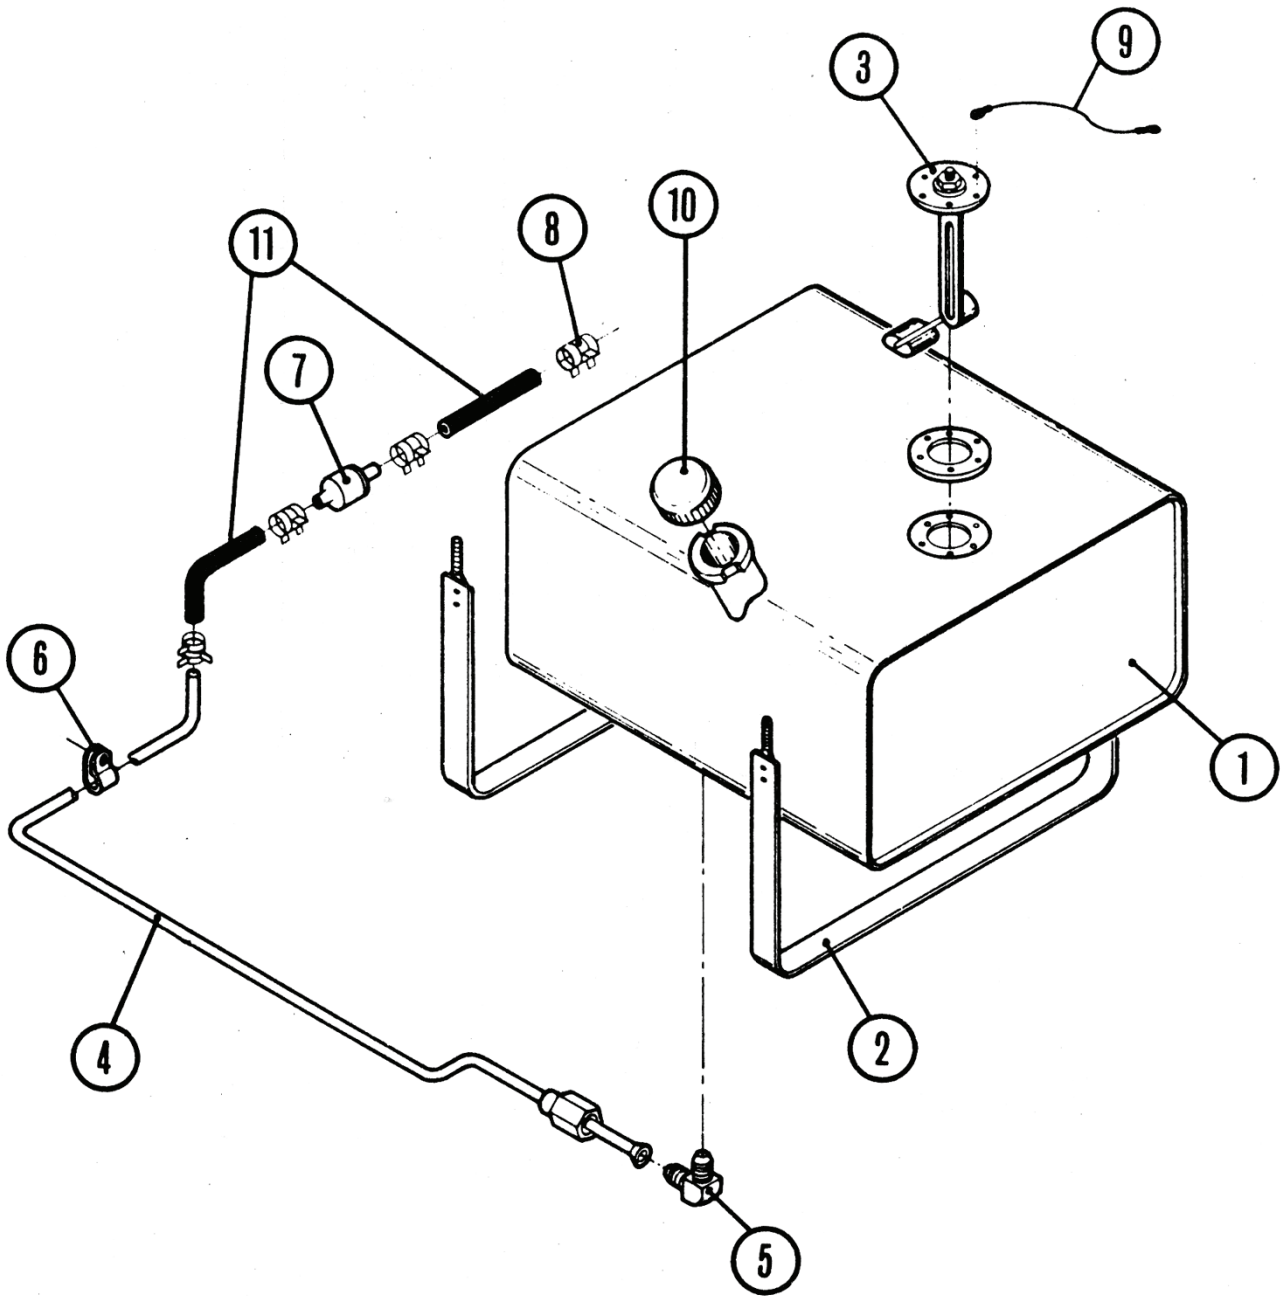

COMPONENT	PART NUMBER	VENDOR PART NUMBER
WIRE- SPARK PLUG #3	302290 22453 H 5000	
WIRE- SPARK PLUG #4	302291 22453 H 5000	

NISSAN ENGINE (cont.)

ITEM NUMBER	PART NUMBER		DESCRIPTION
	Series 88	Series 78*	
31	301199		Assembly - Ball Joint - 1/4
32	301395		Rod - Throttle Nissan
33	301468		Assembly - Throttle Lever Nissan
34	300563		Knob
35	301431		Assembly - Engine Mount Front Nissan
36	302292		Regulator - Voltage Nissan (Not Shown)
37	302293		Resistor Ballast Nissan (Not Shown)
38	302296		Fan - Nissan (Not Shown)
39	302121		Spacer Fan - Nissan (Not Shown)
40	302081		Kit - Tune Up Nissan (Not Shown)
41	301450		Throttle Arm
42	302167		Assembly - Hose Guard
43	302292		Voltage Regulator - Nissan

*When no number appears in this column, the parts number for the 78 Series is the same as that for the 88 Series.

BATTERY

ITEM NUMBER	PART NUMBER	DESCRIPTION
1	300210	Assembly - Battery Mount
2	301076	Hold Down - Battery
3	301079	Rod - Battery Tie Down
4	400085	Nut - Wing 1/4 - 20
5	300440 300448	Battery Gas Engine Battery Diesel Engine
6	301384	Assembly - Battery Cable Positive (Not Shown)
7	301385	Assembly - Battery Cable Negative (Not Shown)

INSTRUMENT PANEL

ITEM NUMBER	PART NUMBER	DESCRIPTION
1	300860	Panel - Instrument Pntd
2	300381	Gauge - Ammeter
3	300382	Gauge - Fuel
4	300383	Gauge - Oil Pressure
5	300384	Gauge - Water Temperature
6	300385	Gauge - Hour Meter
7	300442	Switch - Rocker Lights
8	301553	Light -Trash Relocator
9	300441	Switch - Momentary
10	300443	Switch - Ignition
11	300444	Fuse Holder
12	300445	Fuse - 30 Amp
13	300446	Fuse - 15 Amp (Not Shown)
14	300447	Fuse - 20 Amp (Not Shown)
15	301165	Edging - Steering Column
16	301669	Plug - Instrument Panel
17	302517	Decal - RTR Lights
18	302522	Decal - Fuse
19	302525	Decal - Horn
20	302520	Decal - Filter Shaker
21	302524	Decal - Light Opt
22	400048	SCR - SCH #10 - 32 x .75
23	400104	Washer - Lock #10 SPUT