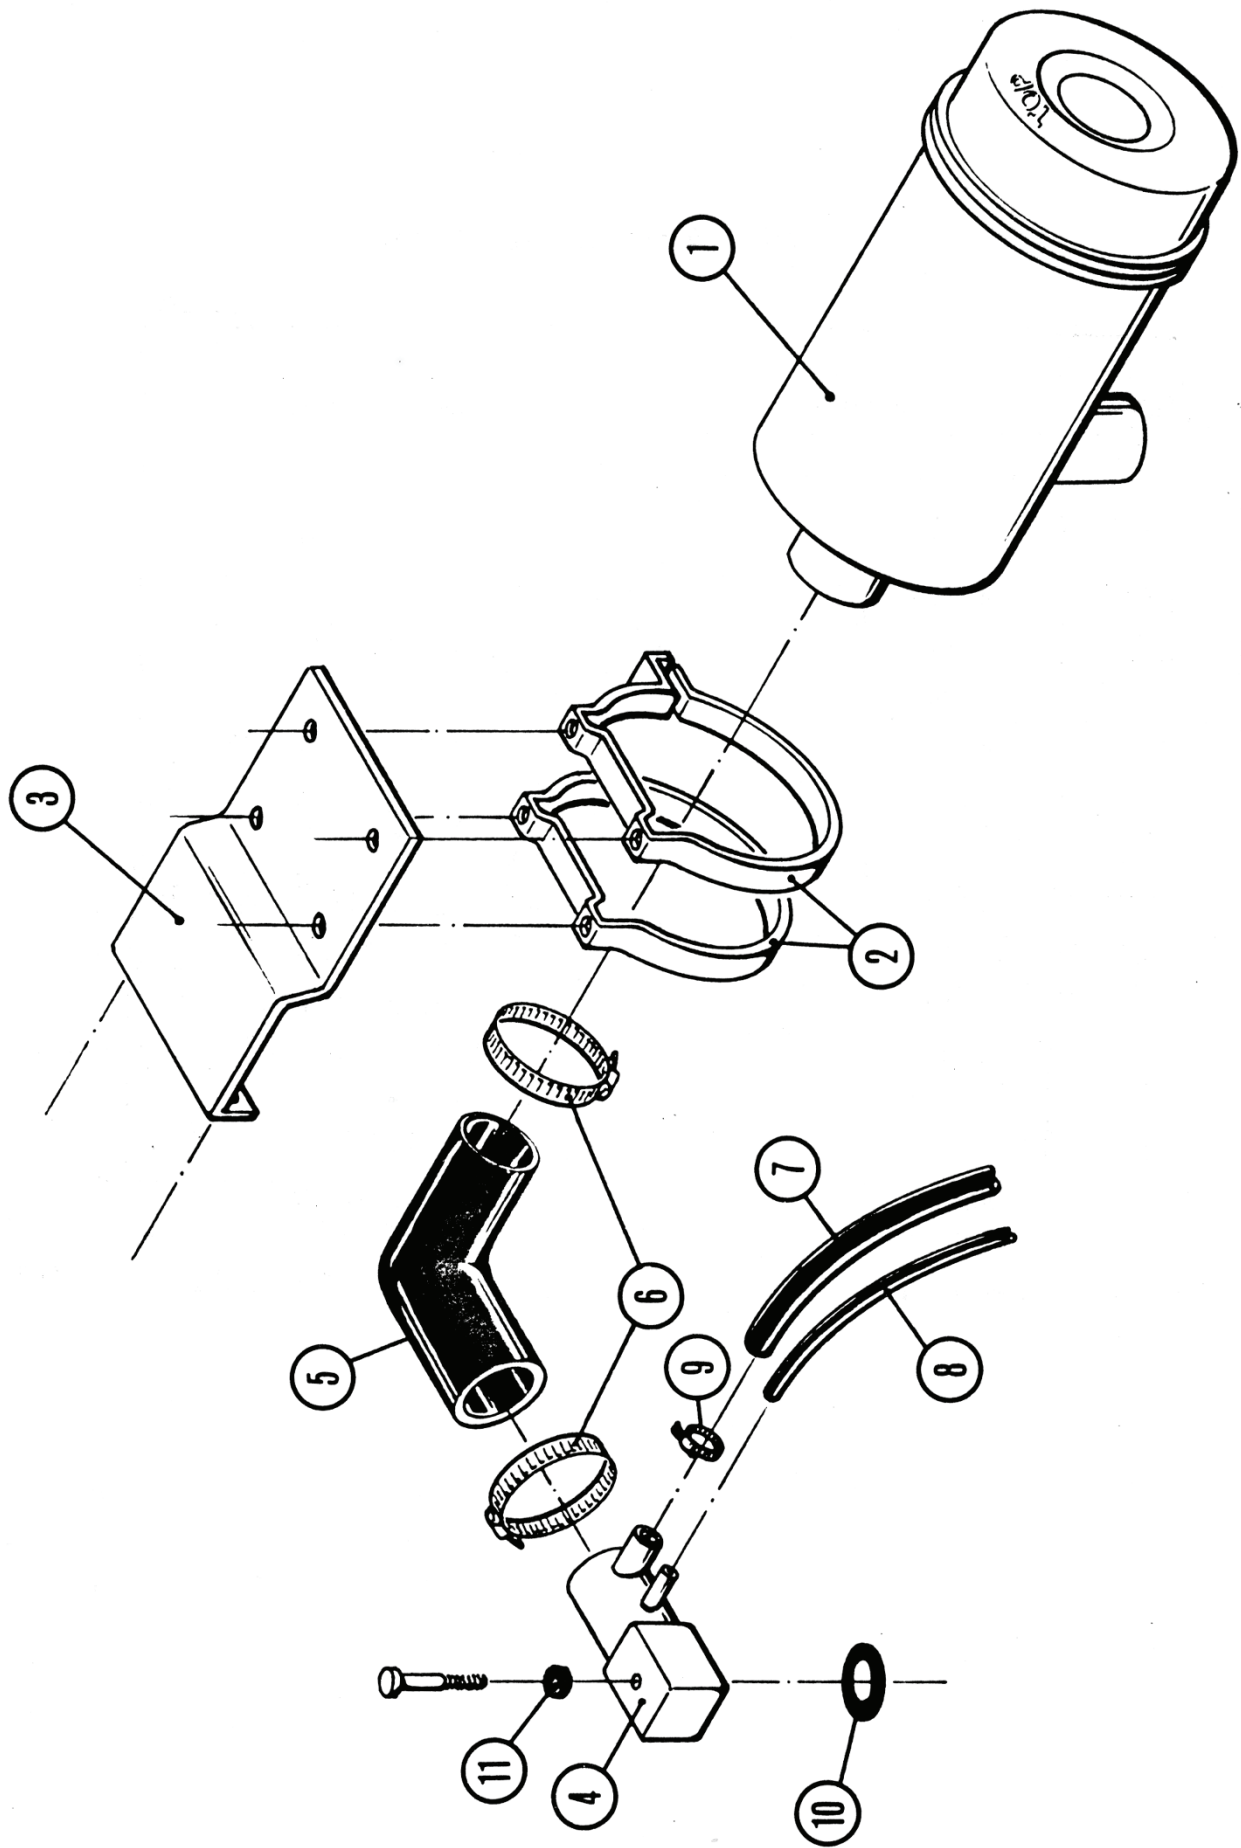

NISSAN ENGINE (cont.)

ITEM NUMBER	PART NUMBER		DESCRIPTION
	Series 88	Series 78*	
31	301199		Assembly - Ball Joint - 1/4
32	301395		Rod - Throttle Nissan
33	301468		Assembly - Throttle Lever Nissan
34	300563		Knob
35	301431		Assembly - Engine Mount Front Nissan
36	302292		Regulator - Voltage Nissan (Not Shown)
37	302293		Resistor Ballast Nissan (Not Shown)
38	302296		Fan - Nissan (Not Shown)
39	302121		Spacer Fan - Nissan (Not Shown)
40	302081		Kit - Tune Up Nissan (Not Shown)
41	301450		Throttle Arm
42	302167		Assembly - Hose Guard
43	302292		Voltage Regulator - Nissan

*When no numbers appear in this column, the parts number for the 78 Series is the same as that for the 88 Series.