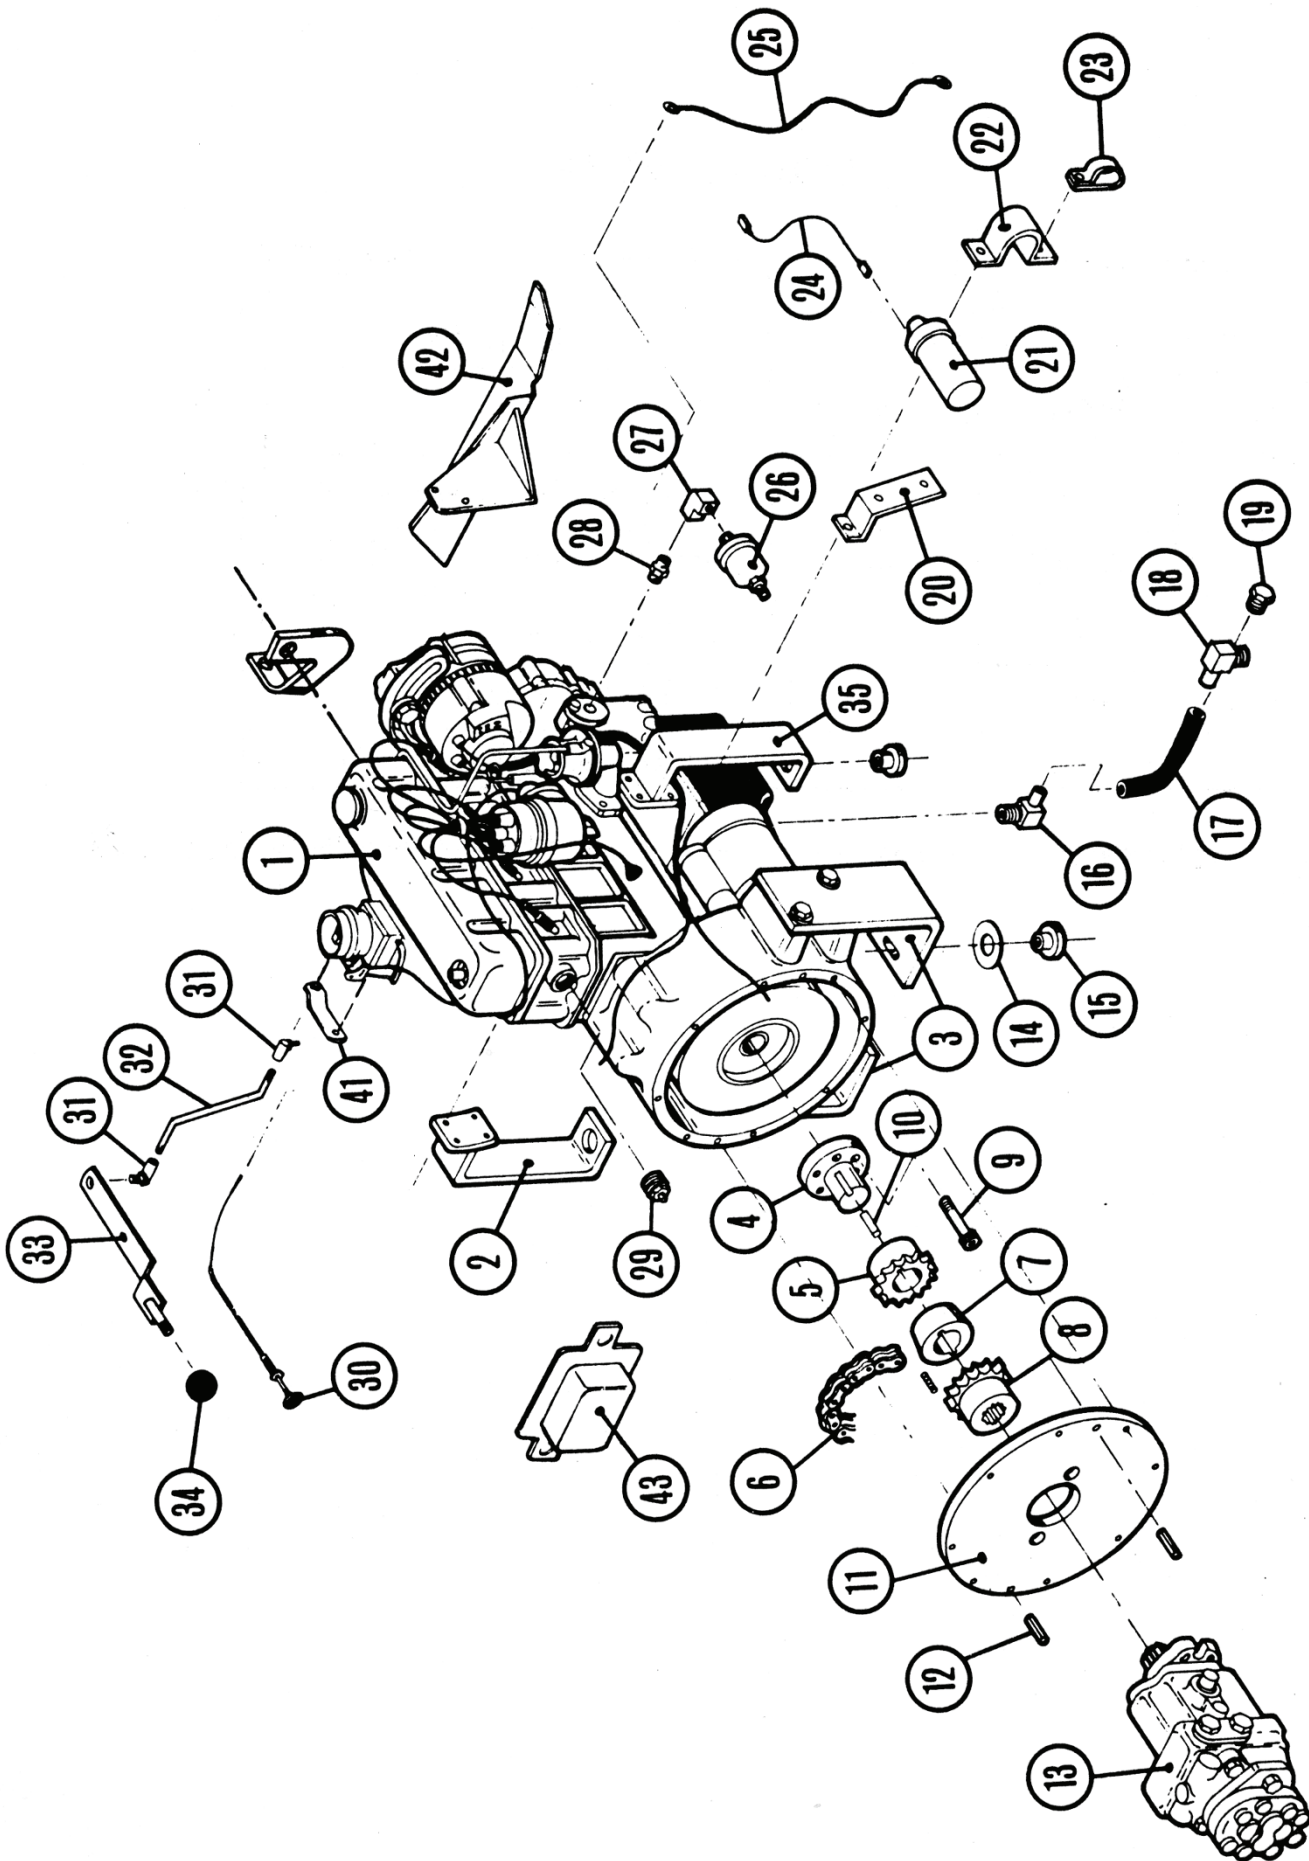

NISSAN ENGINE

ITEM NUMBER	PART NUMBER		DESCRIPTION
	Series 88	Series 78*	
1	301873 301869		Engine - Nissan A12 Engine - Nissan A15
2	301324		Mount - Engine Side Nissan
3	301323		Mount - Engine Rear Nissan
4	301265		Adaptor - Pump Drive Nissan
5,6,7,8	302655		Assembly - Drive Sprocket Complete
9	400014		Screw - Socket Head Cap
10	301718		Key - 1/4 Sq x .88
11	300679		Assembly - Pump Mounting
12	400191		Pin Roll 5/16 x 1.00
13	300423	302712	Assembly - Pump
14	400091		Washer - Fender 1/2
15	300464		Mount - Isolation
16	400190		Fitting - 90 El - 1/2 Tube to 3/8 NPT
17	301716		Hose - Oil Drain
18	400190		Fitting - 90 El 1/2 Tube to 3/8 NPT
19	400194		Fitting - Pipe Plug 3/8 NPT - Socket
20	301399		Bracket - Coil Mount Nissan
21	302294		Coil Nissan
22	302117		Coil Mount Nissan
23	301158		Clamp - Cable 3/4
24	301364		Assembly - Wiring Harness Coil
25	301362		Assembly - Wiring Harness Engine Ground
26	300387		Sender Oil Pressure
27	301719		Fitting Nipple 1/8 NPT
28	301720		Fitting 90 El 1/8 NPT
29	301441		Sender - Temp Nissan
30	301424		Cable - Choke Nissan IND