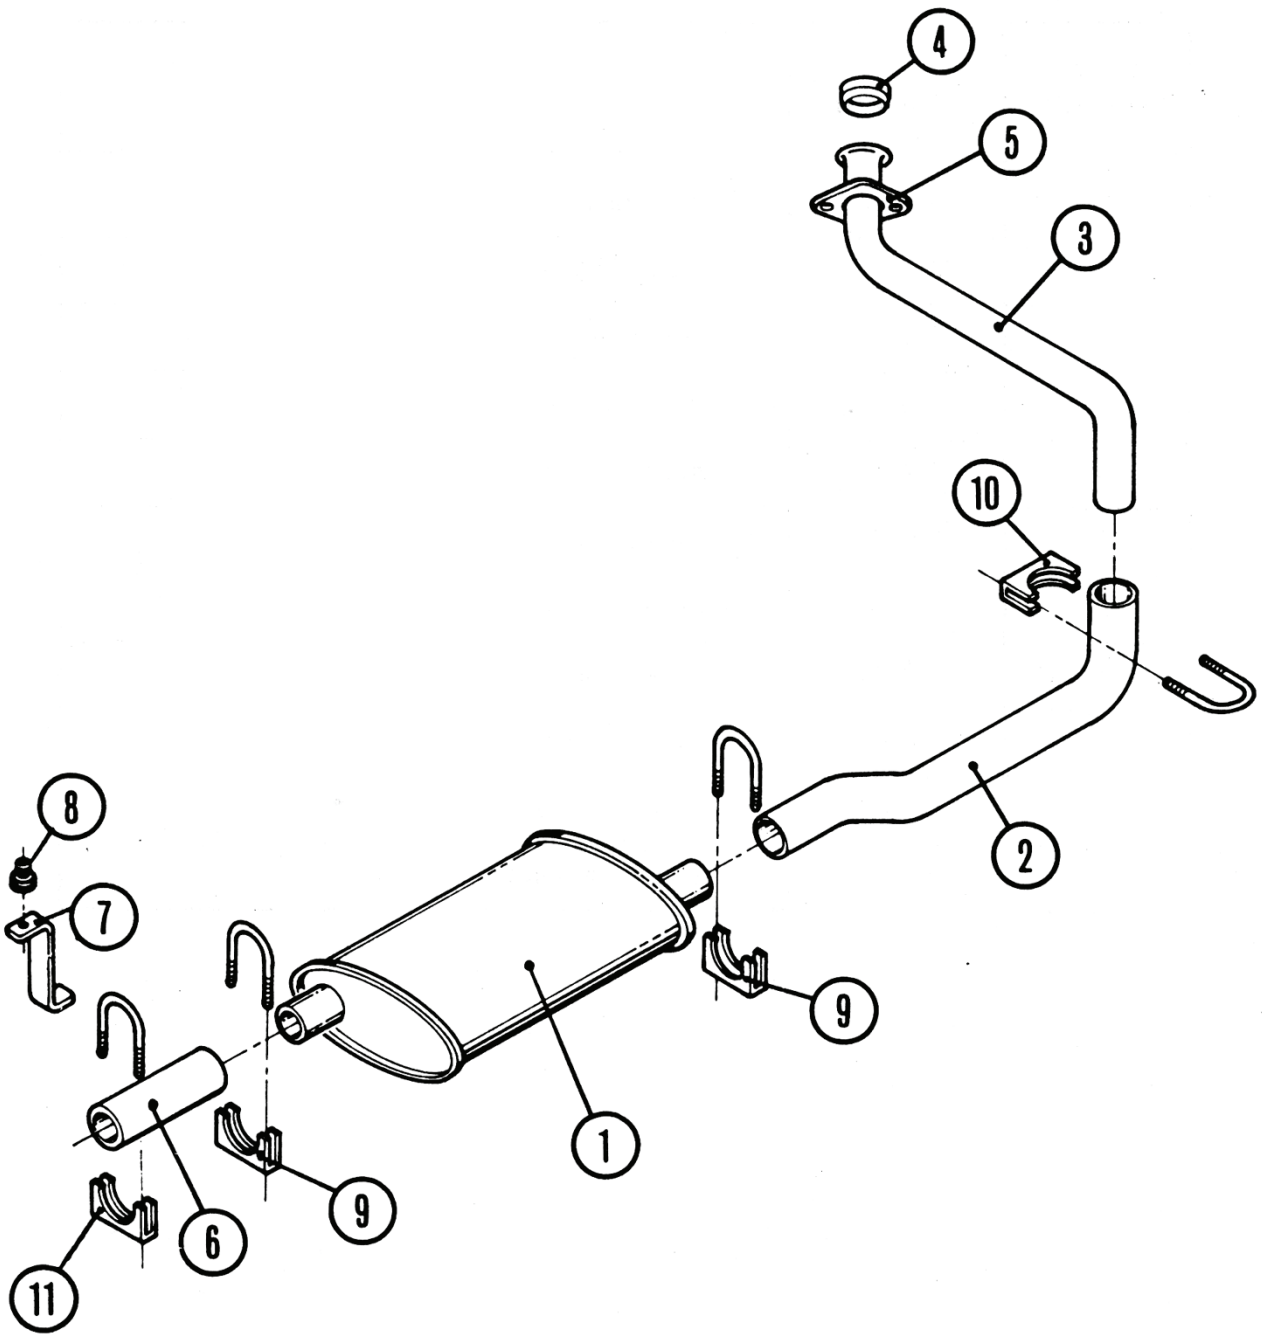

COMPONENT	PART NUMBER	VENDOR PART NUMBER
WIRE- SPARK PLUG #3	302290 22453 H 5000	
WIRE- SPARK PLUG #4	302291 22453 H 5000	

NISSAN ENGINE (cont.)

ITEM NUMBER	PART NUMBER		DESCRIPTION
	Series 88	Series 78*	
31	301199		Assembly - Ball Joint - 1/4
32	301395		Rod - Throttle Nissan
33	301468		Assembly - Throttle Lever Nissan
34	300563		Knob
35	301431		Assembly - Engine Mount Front Nissan
36	302292		Regulator - Voltage Nissan (Not Shown)
37	302293		Resistor Ballast Nissan (Not Shown)
38	302296		Fan - Nissan (Not Shown)
39	302121		Spacer Fan - Nissan (Not Shown)
40	302081		Kit - Tune Up Nissan (Not Shown)
41	301450		Throttle Arm
42	302167		Assembly - Hose Guard
43	302292		Voltage Regulator - Nissan

*When no numbers appear in this column, the parts number for the 78 Series is the same as that for the 88 Series.

DONALDSON AIR CLEANER

ITEM NUMBER	PART NUMBER	DESCRIPTION
1	300395	Air Cleaner - Donaldson
2	300459	Band - Mtg Air Cleaner
3	302401	Mnt HD Air Cleaner
4	302478	Assembly - Air Cleaner Manif Nissan Gas
5	300396	Adap - 90° El Rubber
6	300336	Clamp - Hose 2 1/2" NOM
7	301714	Hose - Crankcase Vent
8	301715	Hose - Vac Line Gov
9	302144	Clamp - Hose 1/2" NOM
10	302473	O-Ring - Carb
11	302249	Spacer - Nylon 1/4" ID x 1/4" Thk