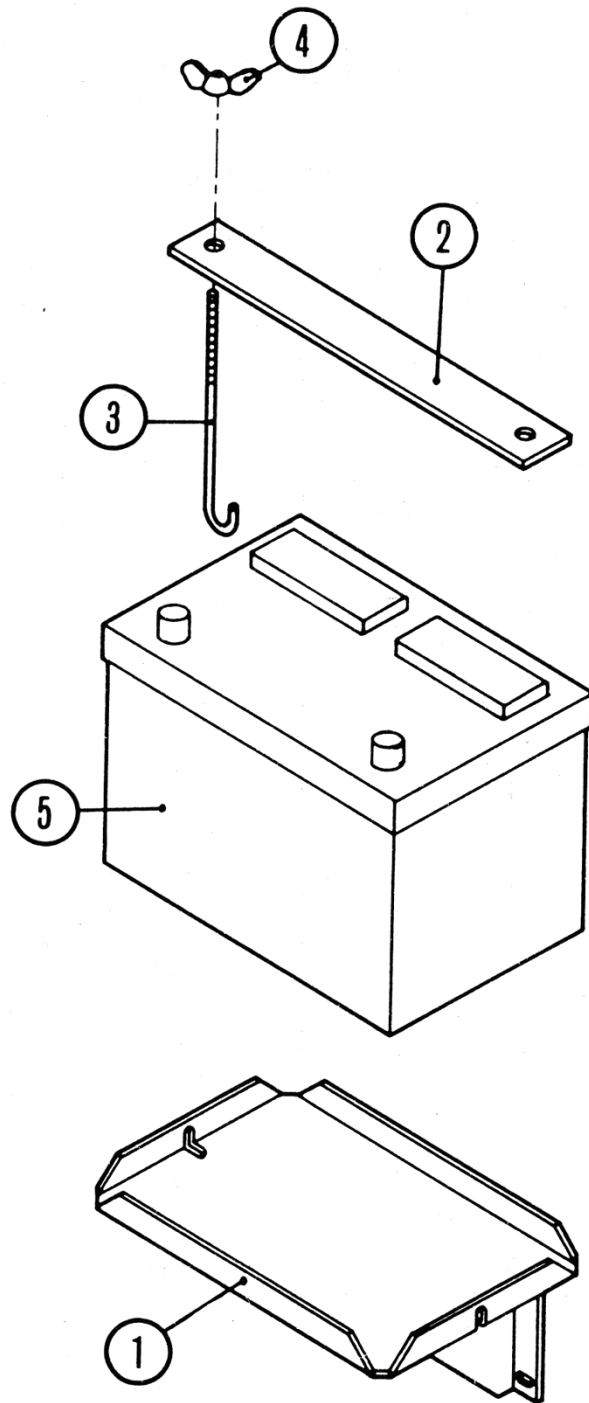

EXHAUST SYSTEM

ITEM NUMBER	PART NUMBER		DESCRIPTION
	Series 88	Series 78*	
1	300539		Muffler
2	301371	302468	Tube - Exhaust Intermediate
3	301369	302467	Tube - Exhaust Manifold Nissan
4	301583		Doughnut - Exhaust Nissan
5	301586		Collar Exhaust Nissan
6	300538		Tube Exhaust Tail
7	300944		Support - Muffler
8	300465		Mount Insulation
9	301640		Clamp Exhaust 1 3/4
10	303118		Clamp Exhaust
11	300540		Clamp Exhaust

*When no number appears in this column, the parts number for the 78 Series is the same as that for the 88 Series.