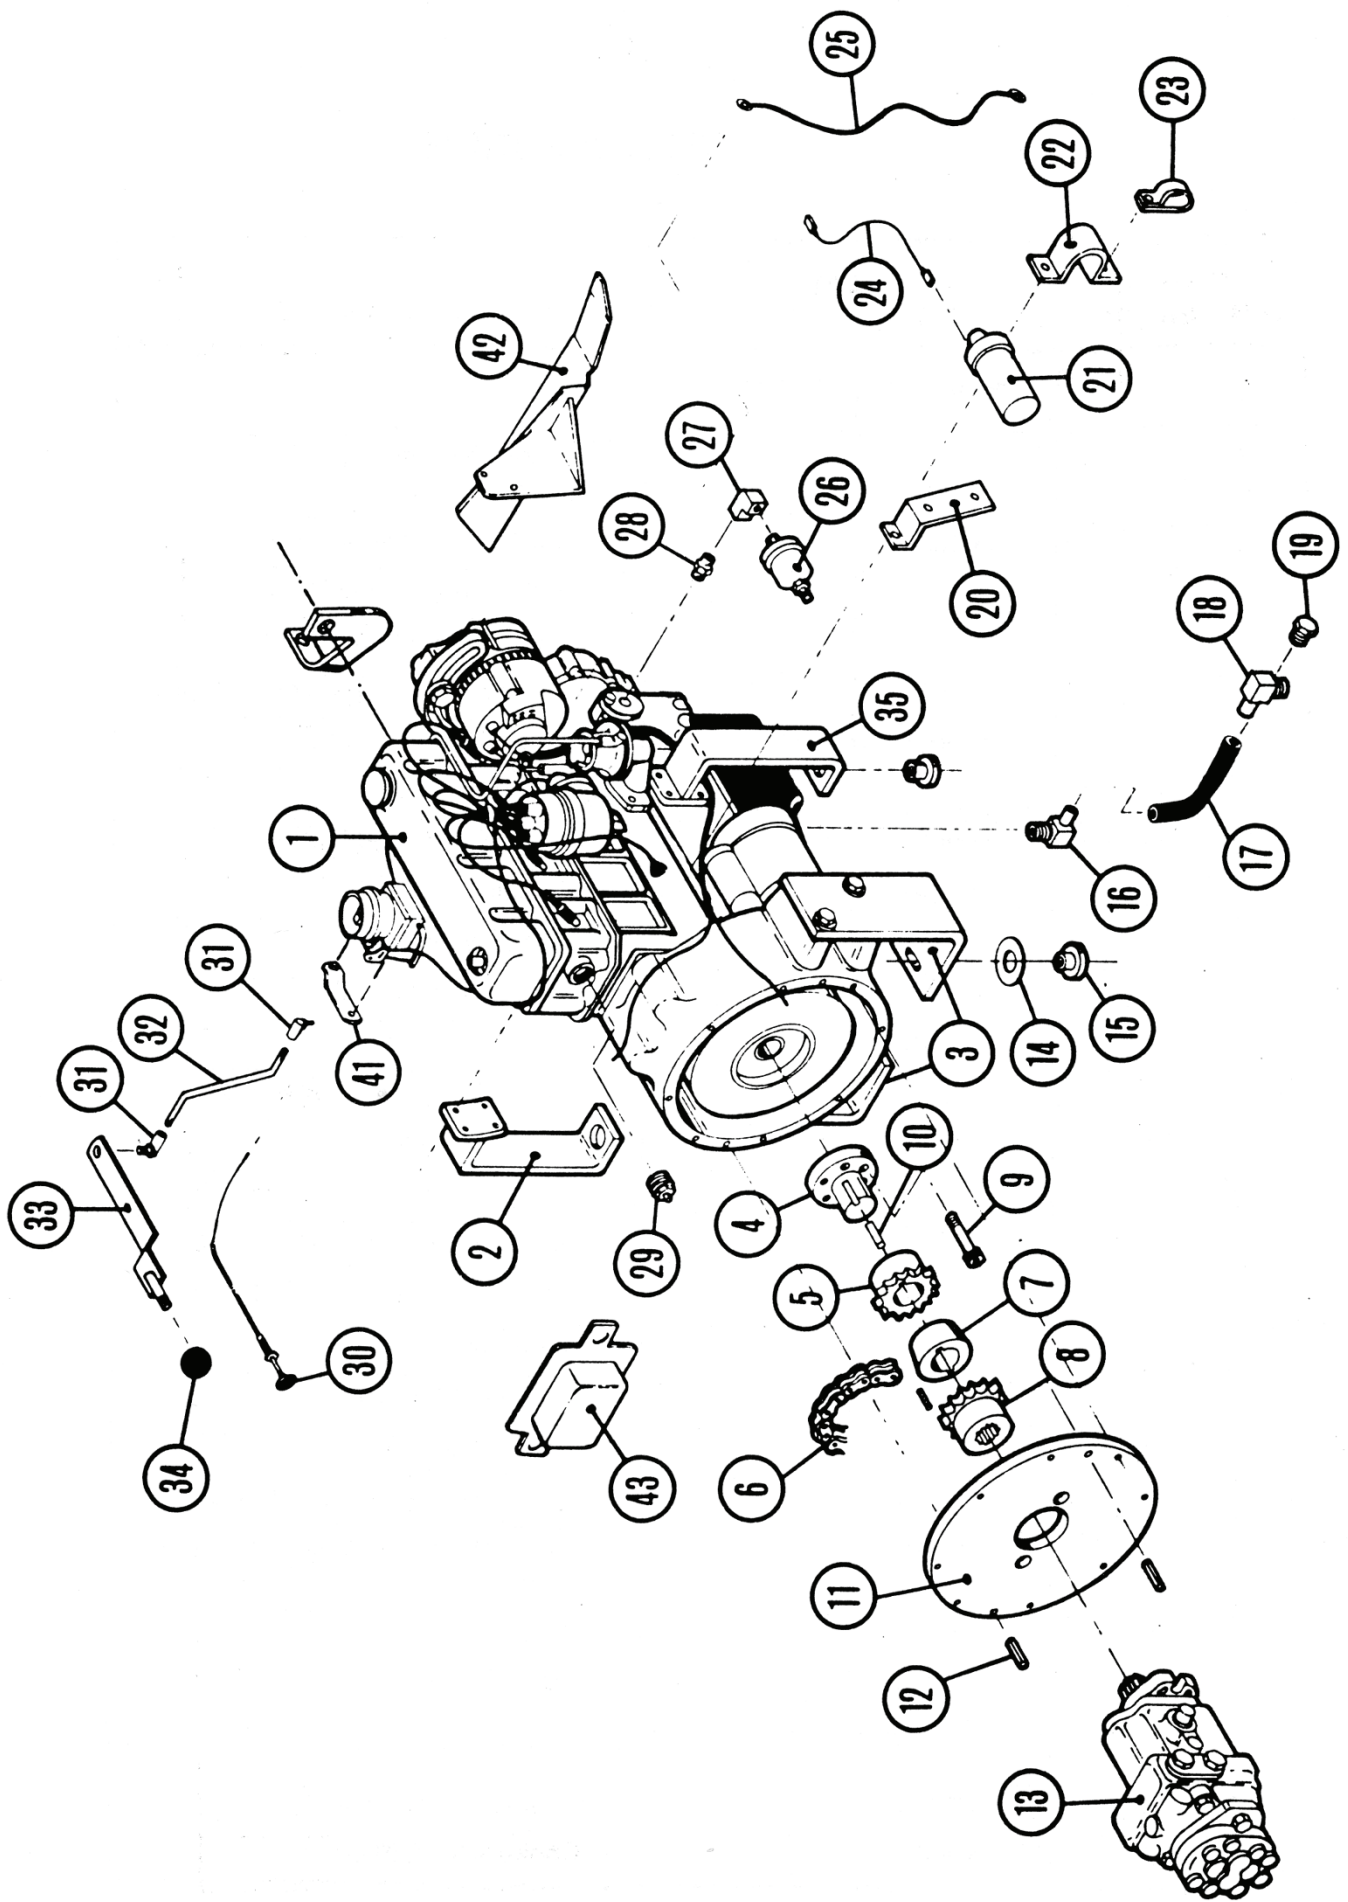

*When no number appears in this column, the parts number for the 78 Series is the same as that for the 88 Series.

NISSAN ENGINE

ITEM NUMBER	PART NUMBER		DESCRIPTION
	Series 88	Series 78*	
1	301873 301869		Engine - Nissan A12 Engine - Nissan A15
2	301324		Mount - Engine Side Nissan
3	301323		Mount - Engine Rear Nissan
4	301265		Adaptor - Pump Drive Nissan
5,6,7,8	302655		Assembly - Drive Sprocket Complete
9	400014		Screw - Socket Head Cap
10	301718		Key - 1/4 Sq x .88
11	300679		Assembly - Pump Mounting
12	400191		Pin Roll 5/16 x 1.00
13	300423	302712	Assembly - Pump
14	400091		Washer - Fender 1/2
15	300464		Mount - Isolation
16	400190		Fitting - 90 El - 1/2 Tube to 3/8 NPT
17	301716		Hose - Oil Drain
18	400190		Fitting - 90 El 1/2 Tube to 3/8 NPT
19	400194		Fitting - Pipe Plug 3/8 NPT - Socket
20	301399		Bracket - Coil Mount Nissan
21	302294		Coil Nissan
22	302117		Coil Mount Nissan
23	301158		Clamp - Cable 3/4
24	301364		Assembly - Wiring Harness Coil
25	301362		Assembly - Wiring Harness Engine Ground
26	300387		Sender Oil Pressure
27	301719		Fitting Nipple 1/8 NPT
28	301720		Fitting 90 El 1/8 NPT
29	301441		Sender - Temp Nissan
30	301424		Cable - Choke Nissan IND

COMPONENT	PART NUMBER	VENDOR PART NUMBER
WIRE- SPARK PLUG #3	302290 22453 H 5000	
WIRE- SPARK PLUG #4	302291 22453 H 5000	

NISSAN ENGINE (cont.)

ITEM NUMBER	PART NUMBER		DESCRIPTION
	Series 88	Series 78*	
31	301199		Assembly - Ball Joint - 1/4
32	301395		Rod - Throttle Nissan
33	301468		Assembly - Throttle Lever Nissan
34	300563		Knob
35	301431		Assembly - Engine Mount Front Nissan
36	302292		Regulator - Voltage Nissan (Not Shown)
37	302293		Resistor Ballast Nissan (Not Shown)
38	302296		Fan - Nissan (Not Shown)
39	302121		Spacer Fan - Nissan (Not Shown)
40	302081		Kit - Tune Up Nissan (Not Shown)
41	301450		Throttle Arm
42	302167		Assembly - Hose Guard
43	302292		Voltage Regulator - Nissan